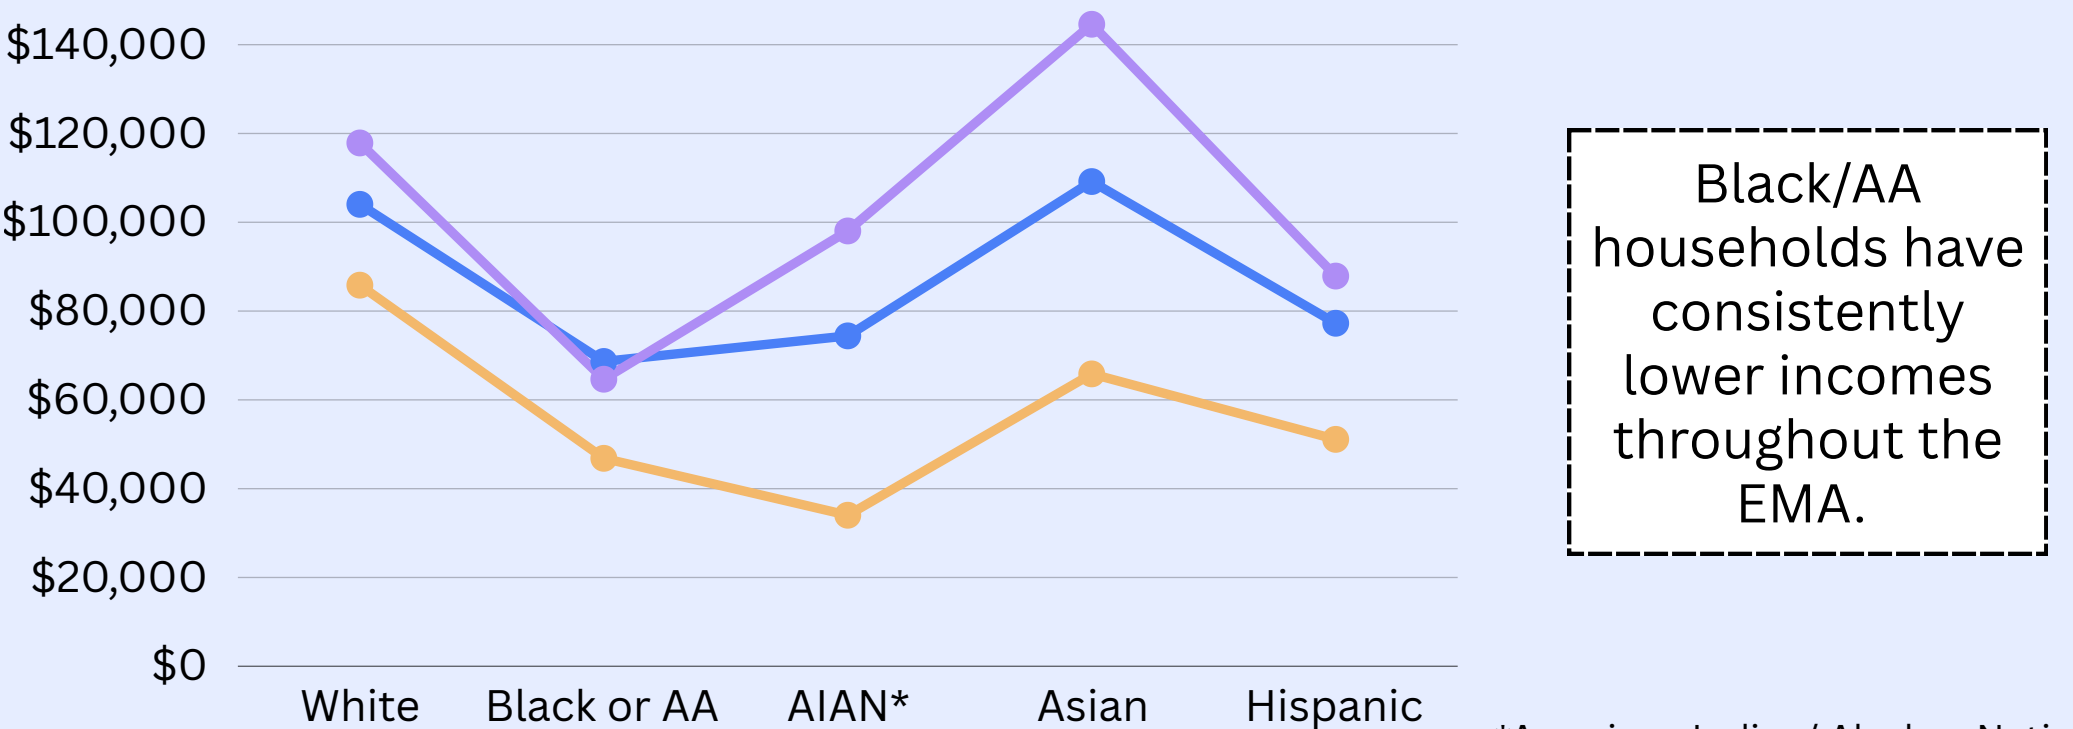

2024 EMA-Wide Census Data

[Click here for more details on this set of infographics](#)

Estimated Median Household Income By County, 2024

Data Source: U.S. Census Bureau. American Community Survey, 2024 ACS 5-Year Estimates Subject Tables, Table S1901

Average Household Income by Race/Ethnicity, 2024

● NJ Counties ● PA Counties ● Philadelphia

*American Indian/ Alaskan Native

Data Source: U.S. Census Bureau, American Community Survey, 2024 ACS 5-Year Estimates Subject Tables, Table S1903