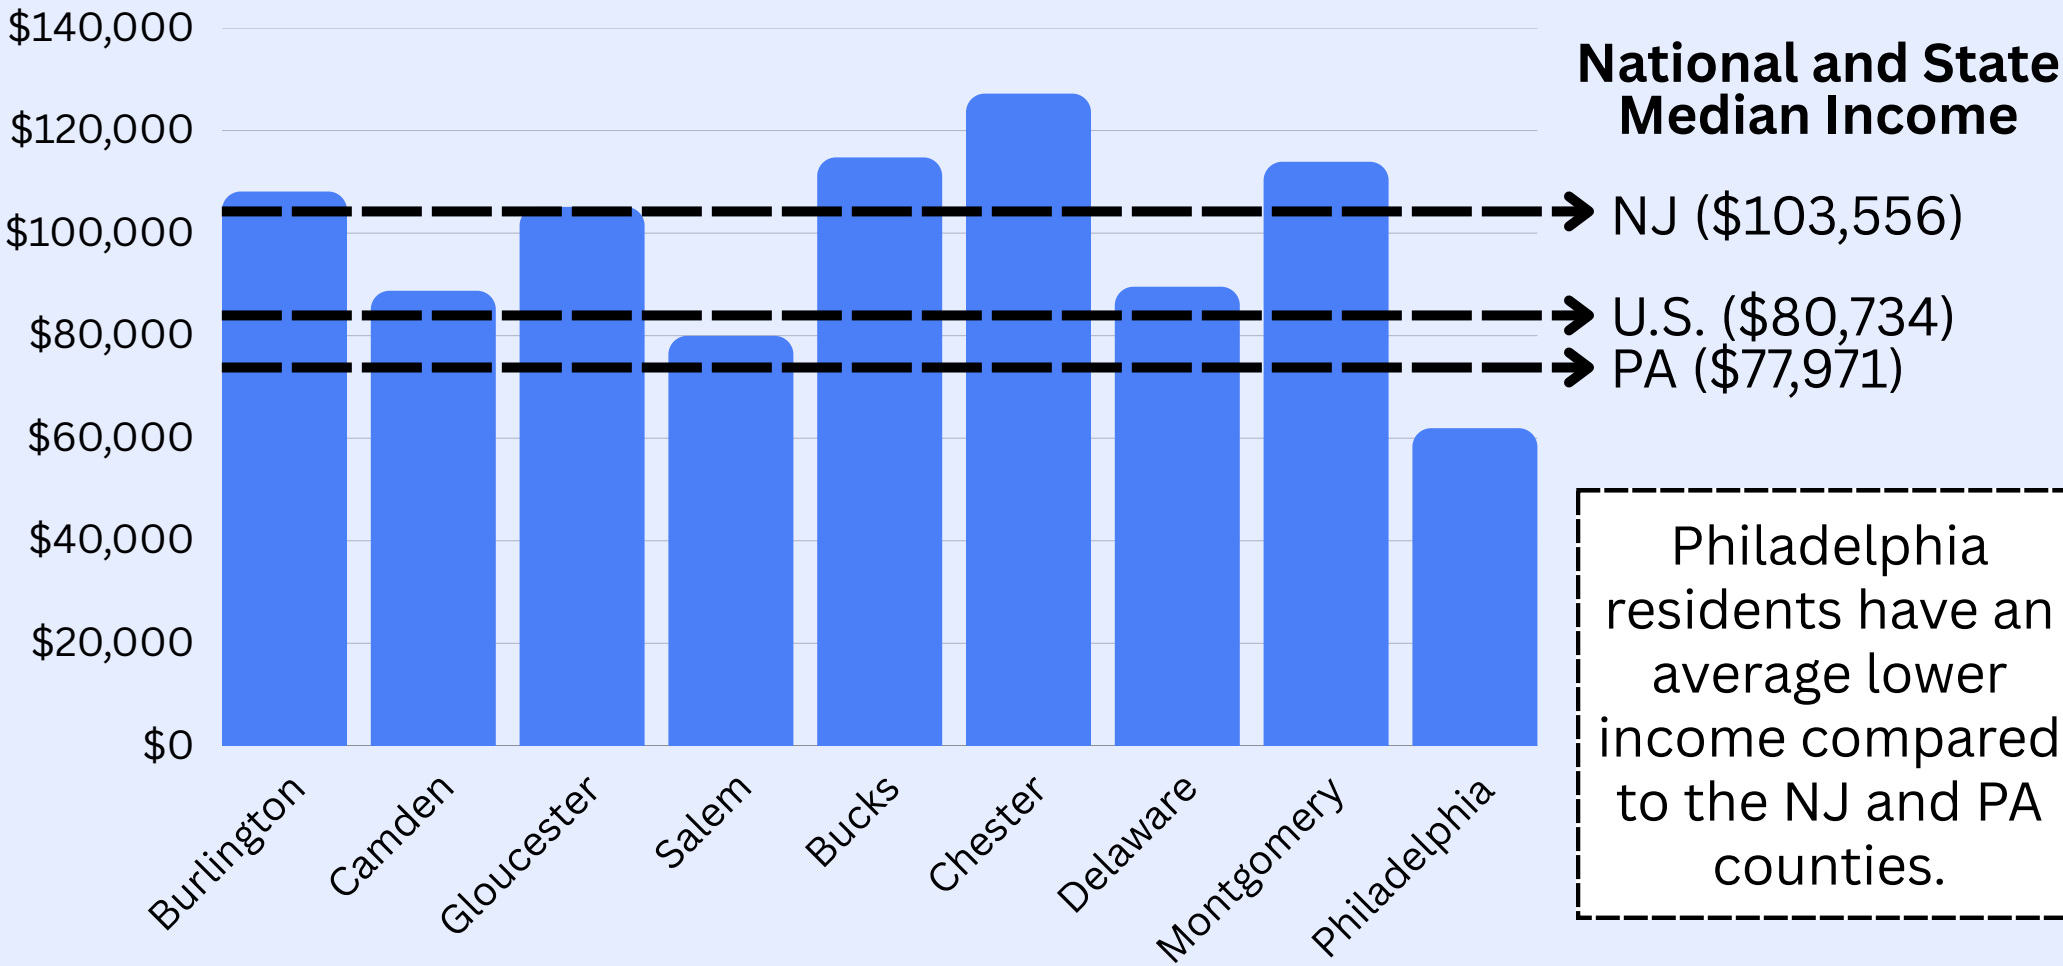

2024 EMA-Wide Census Data

[Click here for more details on this set of infographics](#)

Estimated Median Household Income By County, 2024

Data Source: U.S. Census Bureau. American Community Survey, 2024 ACS 5-Year Estimates Subject Tables, Table S1901

Average Household Income by Race/Ethnicity, 2024

● NJ Counties ● PA Counties ● Philadelphia

*American Indian/ Alaskan Native

Data Source: U.S. Census Bureau, American Community Survey, 2024 ACS 5-Year Estimates Subject Tables, Table S1903

2024 EMA-Wide Census Data

Poverty Rate by County, 2024

IN THE UNITED STATES

Around 3 in 20 people live at or below the poverty level in 2024

IN PHILADELPHIA

Over 5 in 20 people live at or below the poverty level in 2024