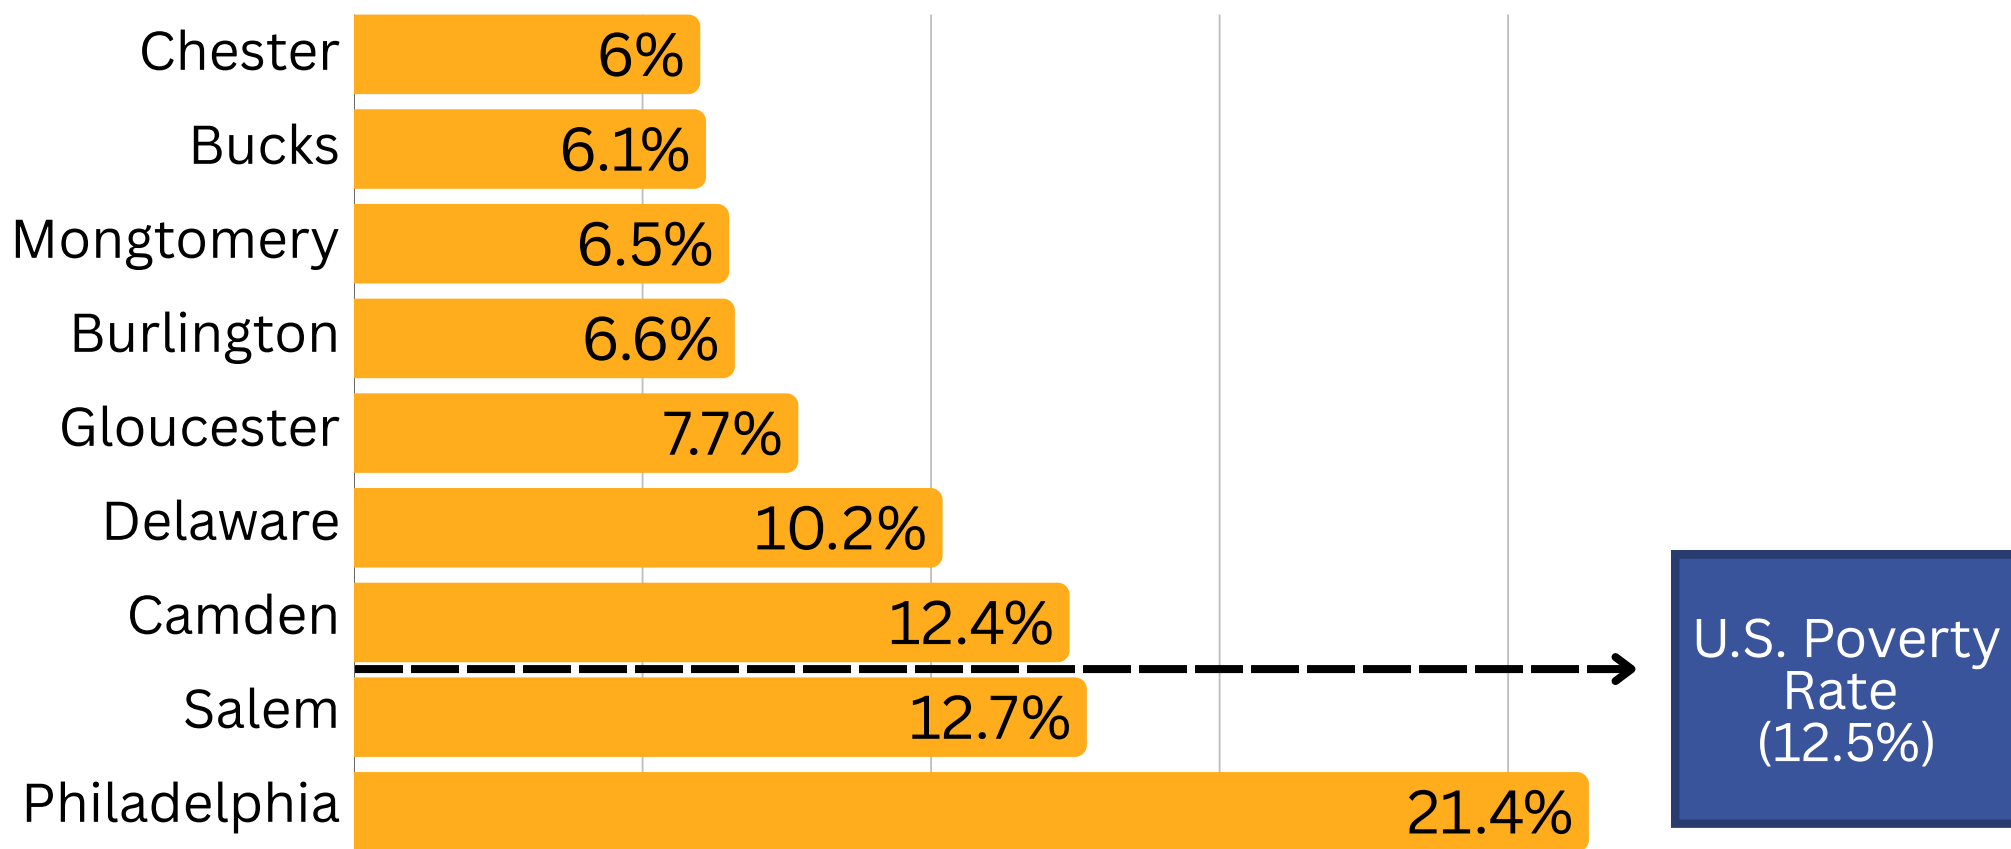

Average Household Income by Race/Ethnicity, 2024

● NJ Counties ● PA Counties ● Philadelphia

*American Indian/ Alaskan Native

Data Source: U.S. Census Bureau, American Community Survey, 2024 ACS 5-Year Estimates Subject Tables, Table S1903

2024 EMA-Wide Census Data

Poverty Rate by County, 2024

IN THE UNITED STATES

Around 3 in 20 people live at or below the poverty level in 2024

IN PHILADELPHIA

Over 5 in 20 people live at or below the poverty level in 2024