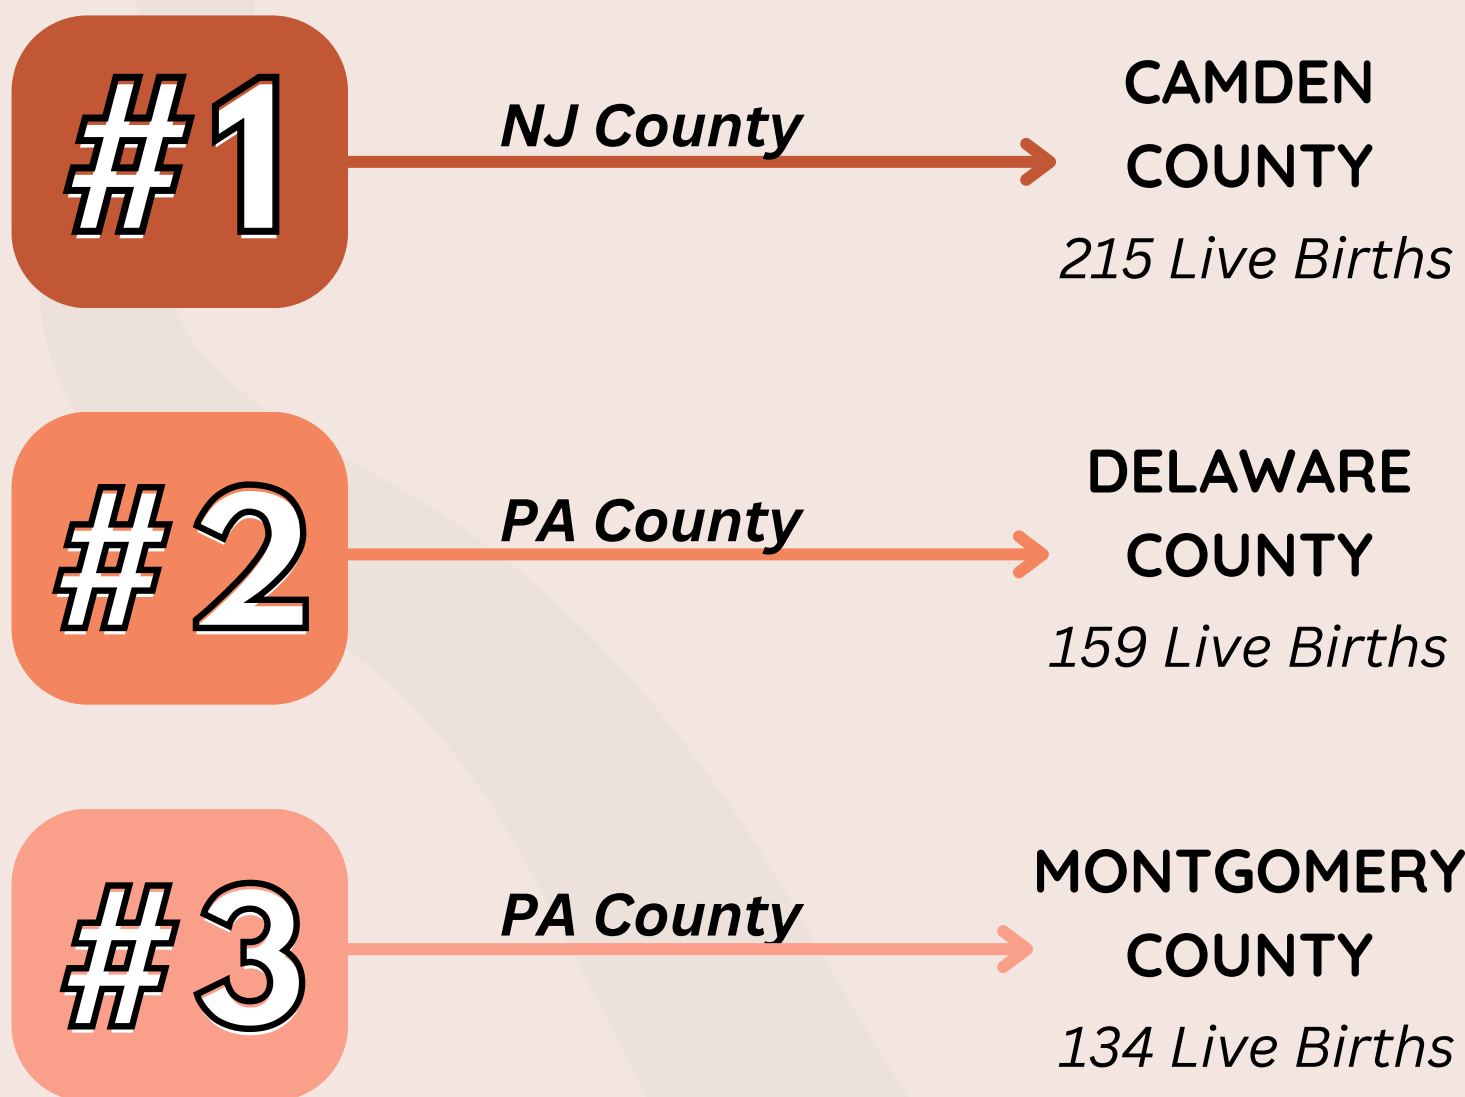

2015-2021 LIVE BIRTHS FOR YOUTH (AGES 15-19)

Data Source: Commonwealth of Pennsylvania - Department of Health Division of Health Informatics and New Jersey State Health Assessment Data

2021 LIVE BIRTHS FOR YOUTH (AGES 15-19) TOP RANKING SUBURBAN COUNTIES

Camden, NJ has
— 1.4x more live births —
 for youth ages 15-19 than **Delaware County, PA.**

While the EMA's PA Counties have more total live births than the NJ Counties, Camden, NJ ranks as #1 (excluding Philadelphia County).

Data Source: Commonwealth of Pennsylvania - Department of Health Division of Health Informatics and New Jersey State Health Assessment Data