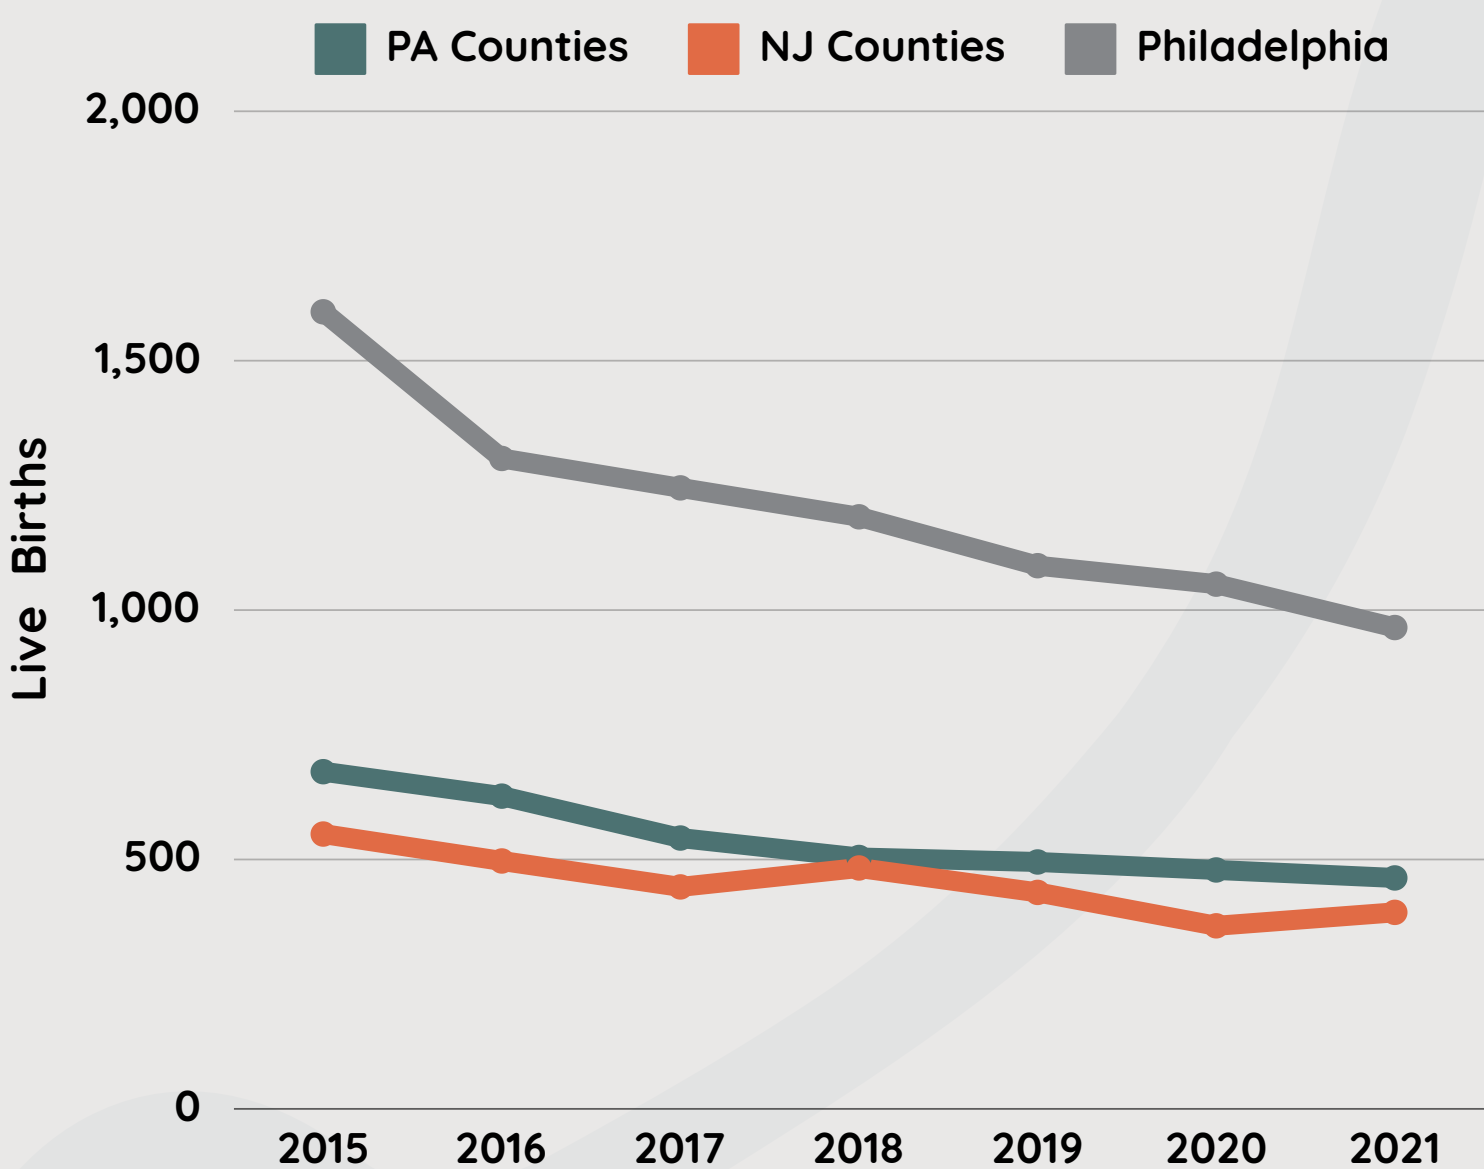

2015-2021 LIVE BIRTHS FOR YOUTH (AGES 15-19)

Data Source: Commonwealth of Pennsylvania - Department of Health Division of Health Informatics and New Jersey State Health Assessment Data

2021 LIVE BIRTHS FOR YOUTH (AGES 15-19) TOP RANKING SUBURBAN COUNTIES

Camden, NJ has
— 1.4x more live births —
 for youth ages 15-19 than **Delaware County, PA.**

While the EMA's PA Counties have more total live births than the NJ Counties, Camden, NJ ranks as #1 (excluding Philadelphia County).